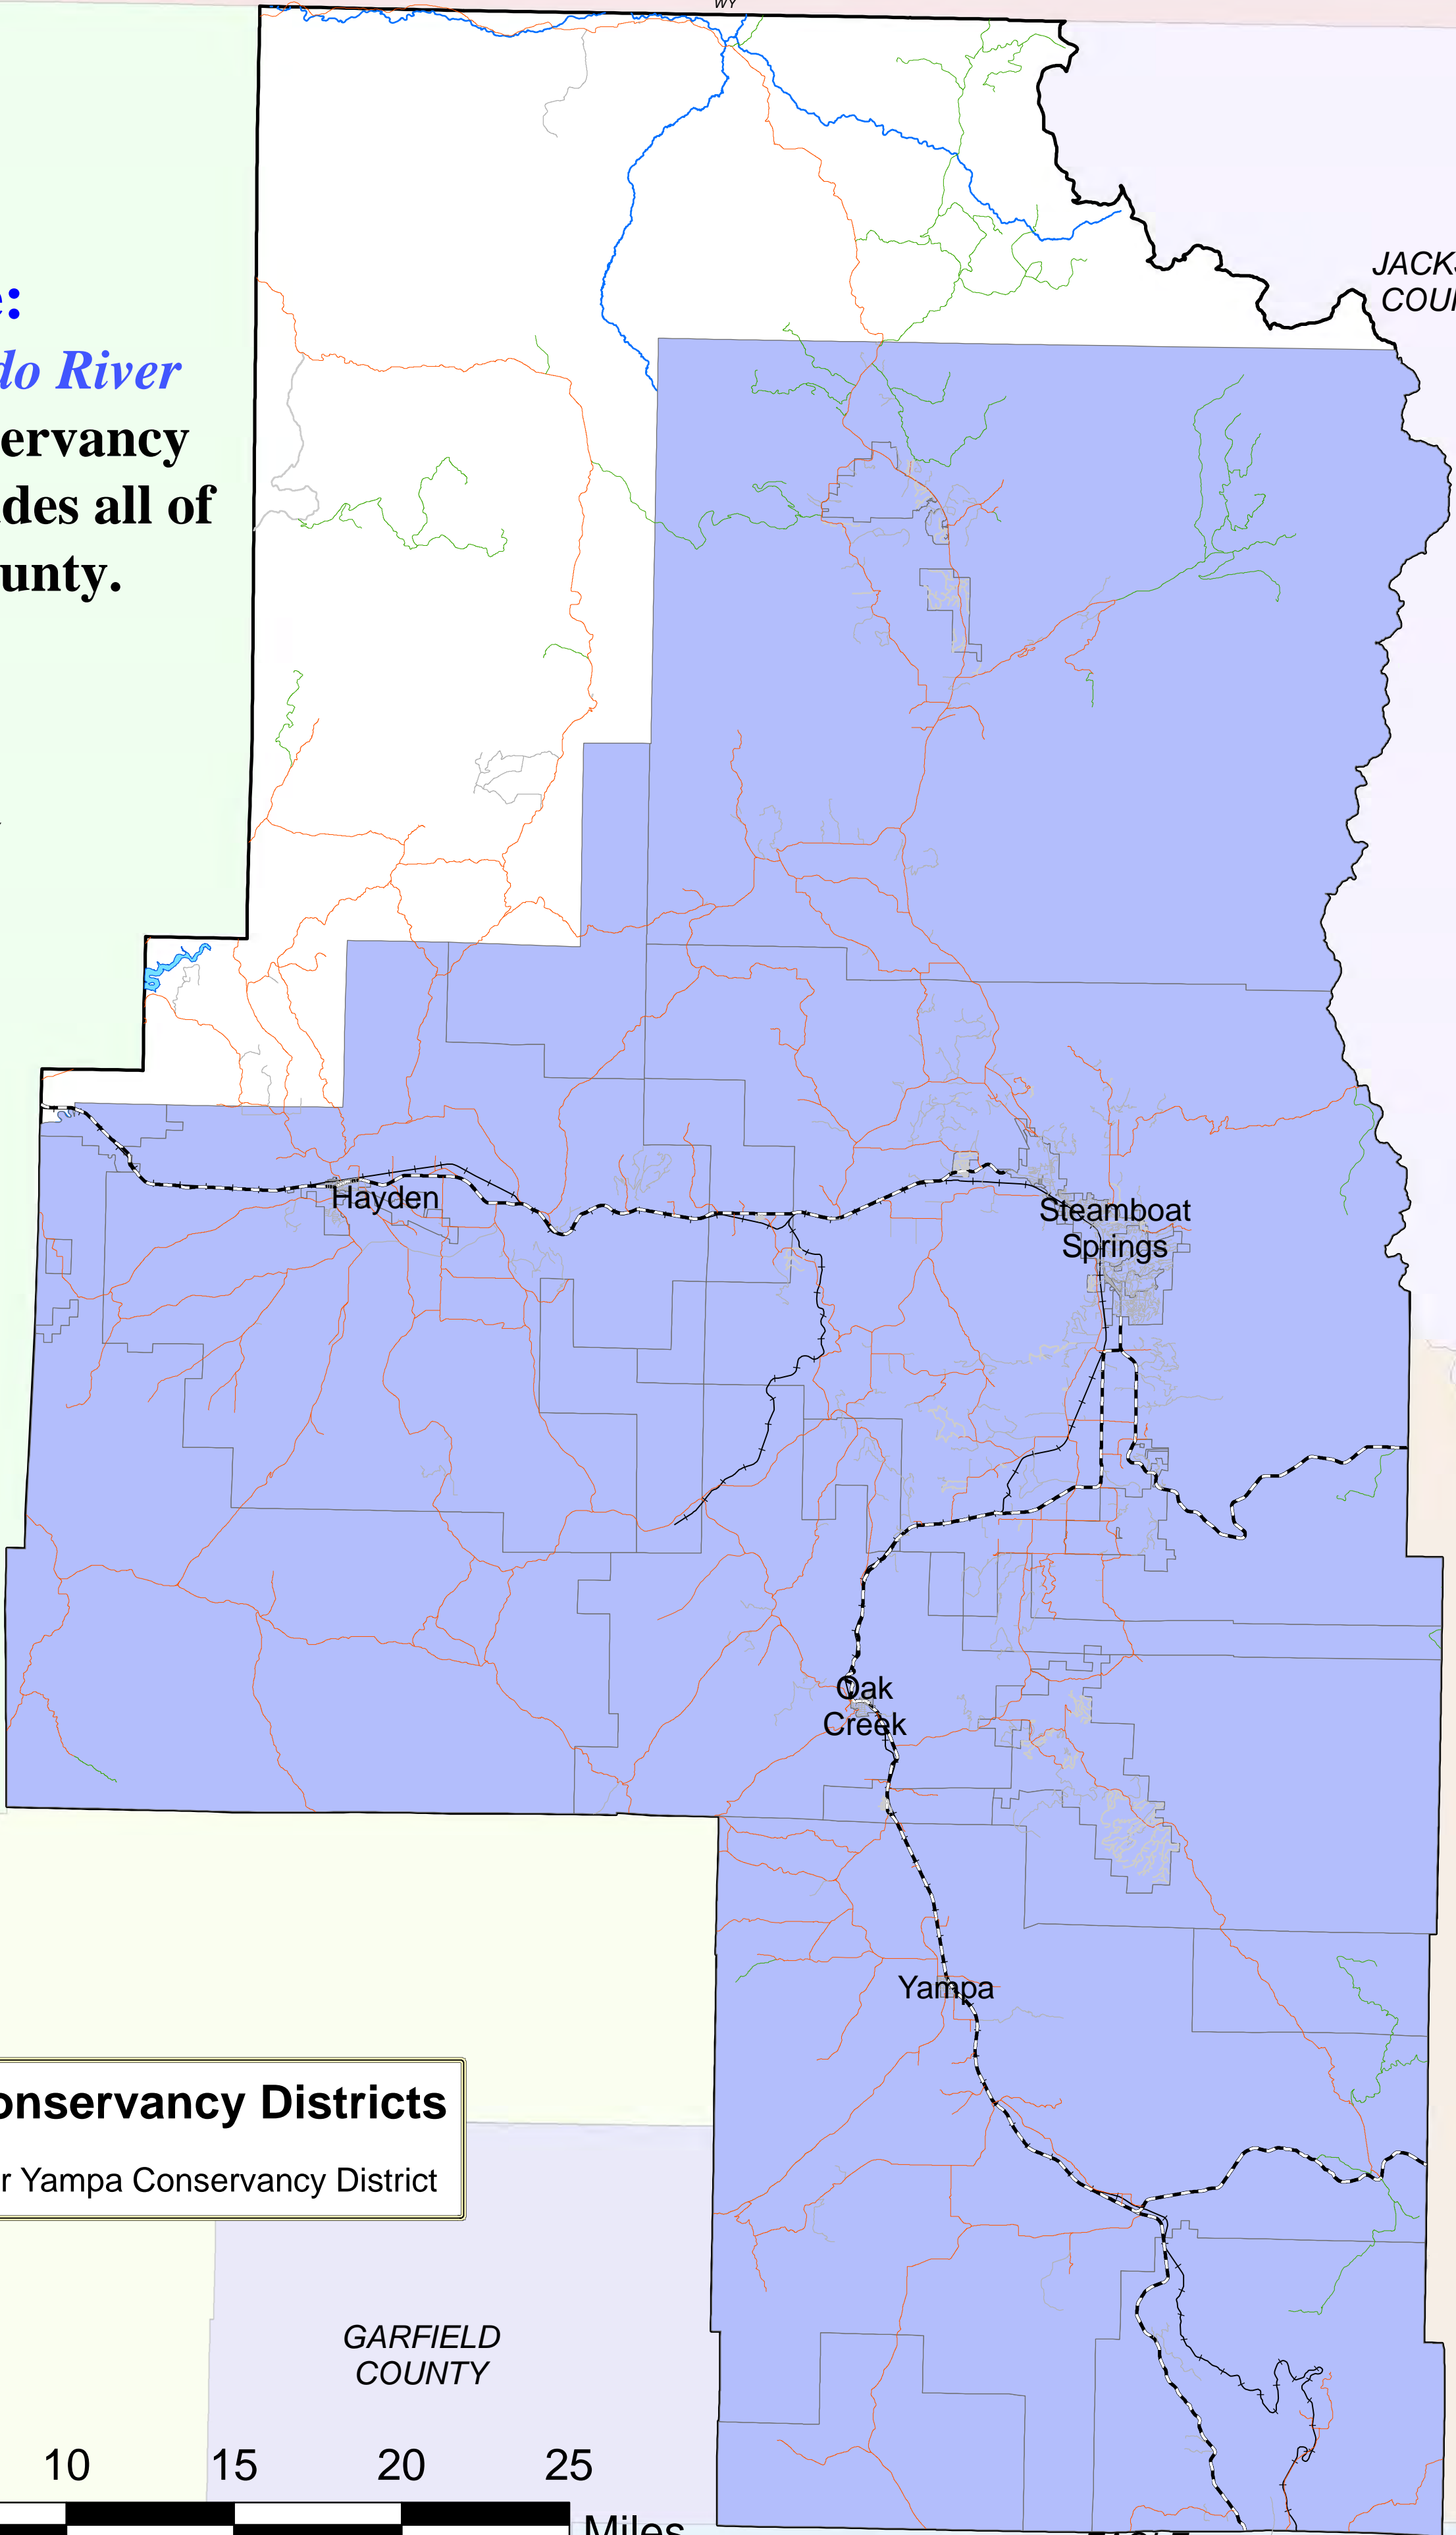

CARBON COUNTY, WY

JACKSON COUNTY

Note:

The *Colorado River* Water Conservancy District includes all of Routt County.

MOFFAT COUNTY

GRAND COUNTY

RIO

Water Conservancy Districts

Upper Yampa Conservancy District

EAGLE COUNTY