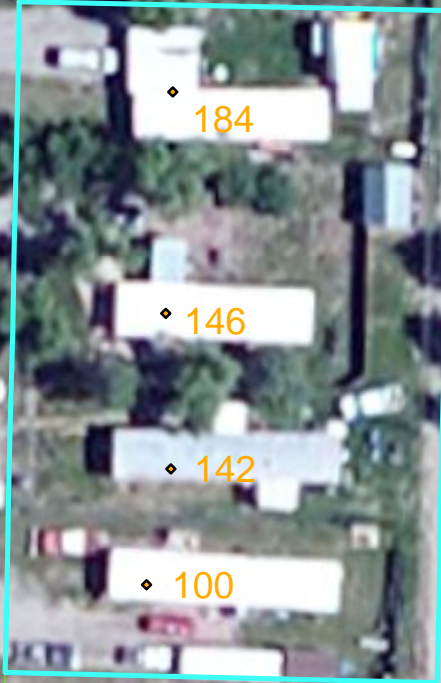

Howard Mobile Home Park 4 Mobiles on 4 hookups

N 5TH STREET

N 4TH STREET

125

Feet

January 2015 data

W JEFFERSON AVENUE

Source: Esri, DigitalGlobe, GeoEye, i-cubed, Earthstar Geographics, CNES/Airbus DS, USDA, USGS, AEX, Getmapping, Aerogrid, IGN, IGP, swisstopo, and the GIS User Community